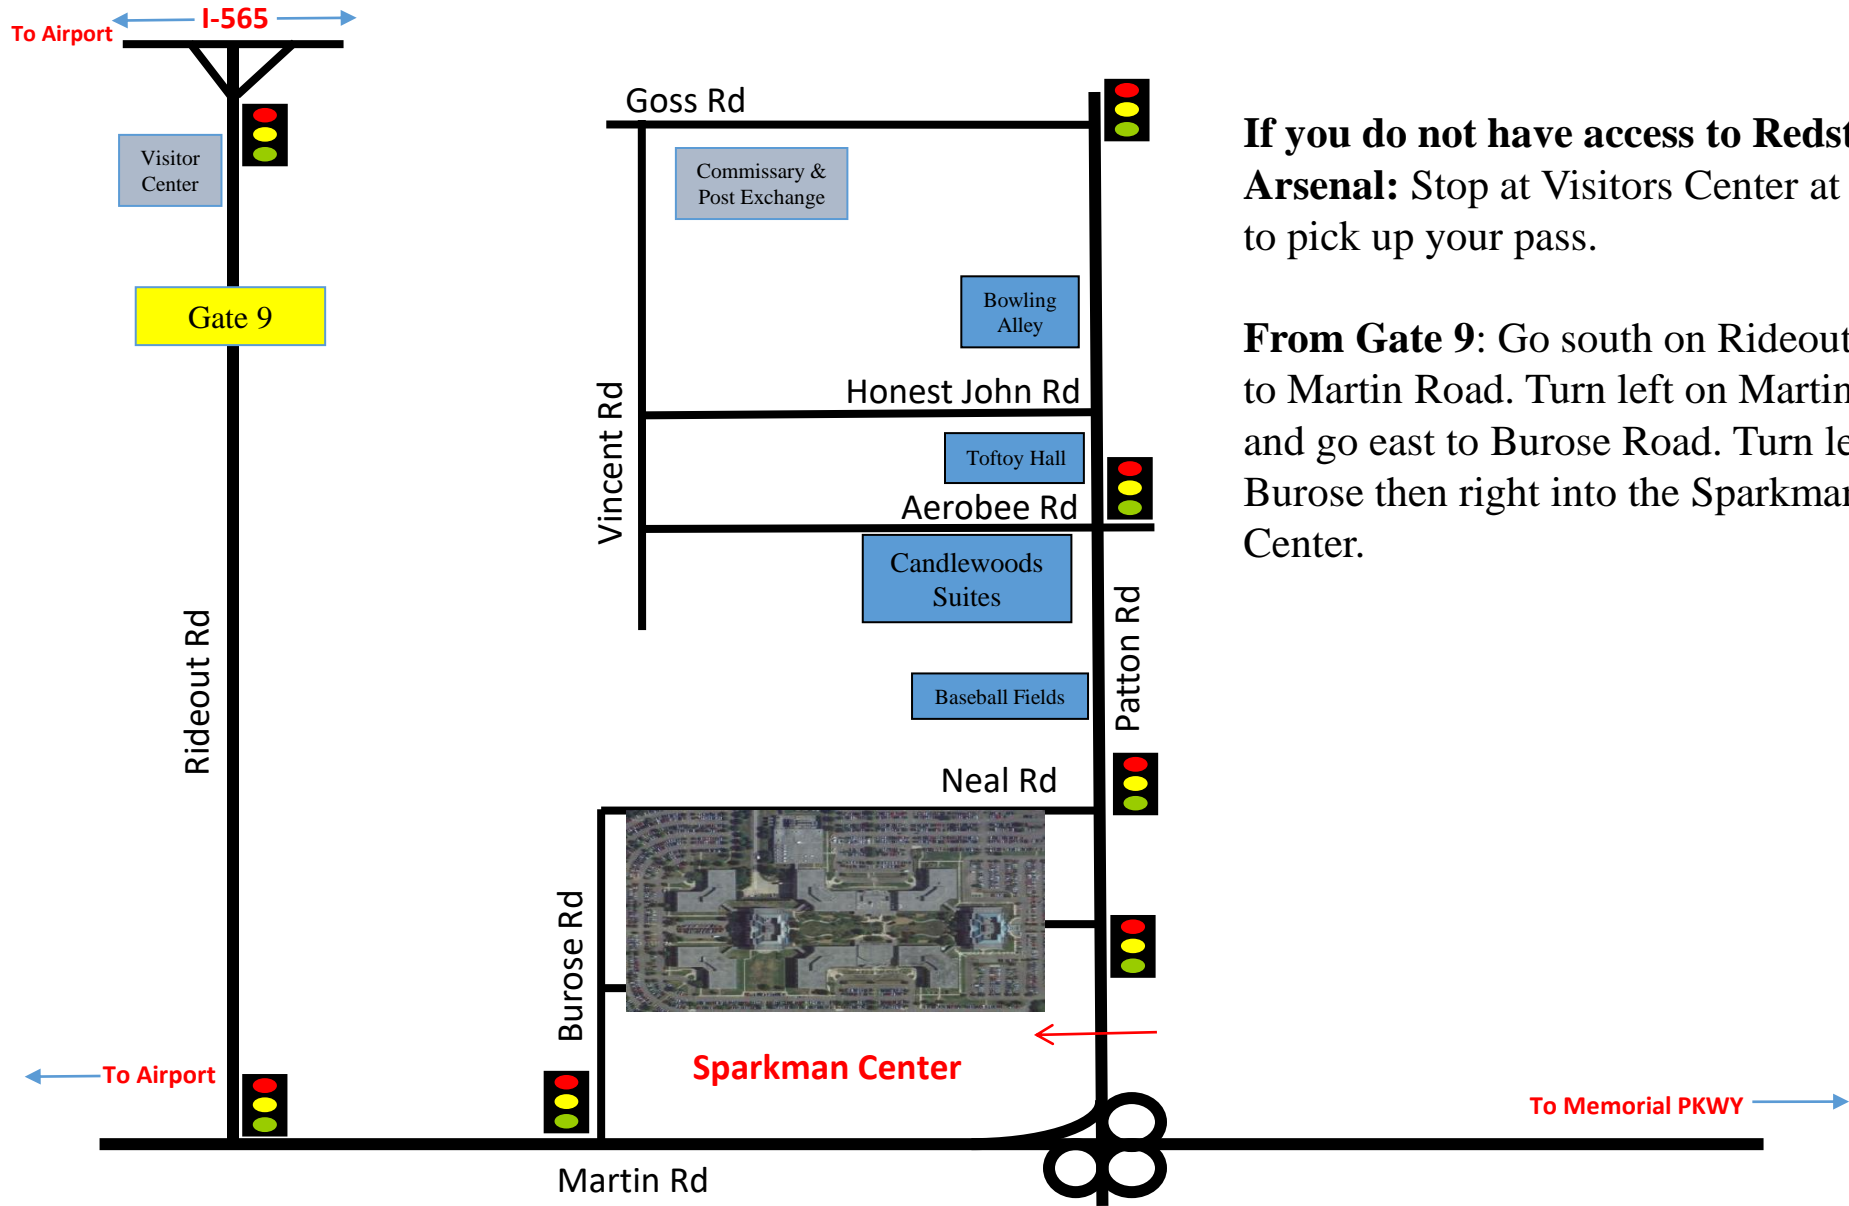

Map to Sparkman Center

(not to scale)

If you do not have access to Redstone Arsenal: Stop at Visitors Center at Gate 9 to pick up your pass.

From Gate 9: Go south on Rideout Road to Martin Road. Turn left on Martin Road and go east to Burose Road. Turn left on Burose then right into the Sparkman Center.