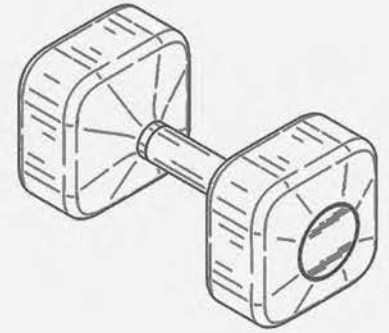

**Elevated Aesthetic** – Modern refinement meets classic form where every detail is intentional

**Studio-Grade Cast Iron Core** – Engineered for daily, heavy use without breaking down

**Patented Ergonomic Handle** – Fits comfortably in all hands, reducing grip fatigue

## Patented Design

The ProGrip Dumbbell is protected by U.S. Design Patent D1,074,873, recognizing its original form and functional elegance.

Its square-round silhouette combines visual balance with anti-roll stability, while the seamless integration of stainless steel accents and ergonomic curves set a new standard for professional fitness equipment.