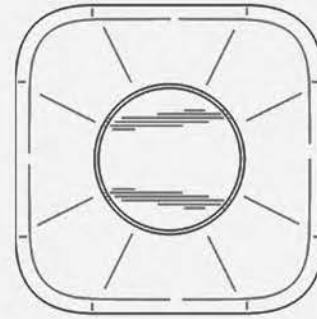

U.S. Patent
US D1,074,873 S