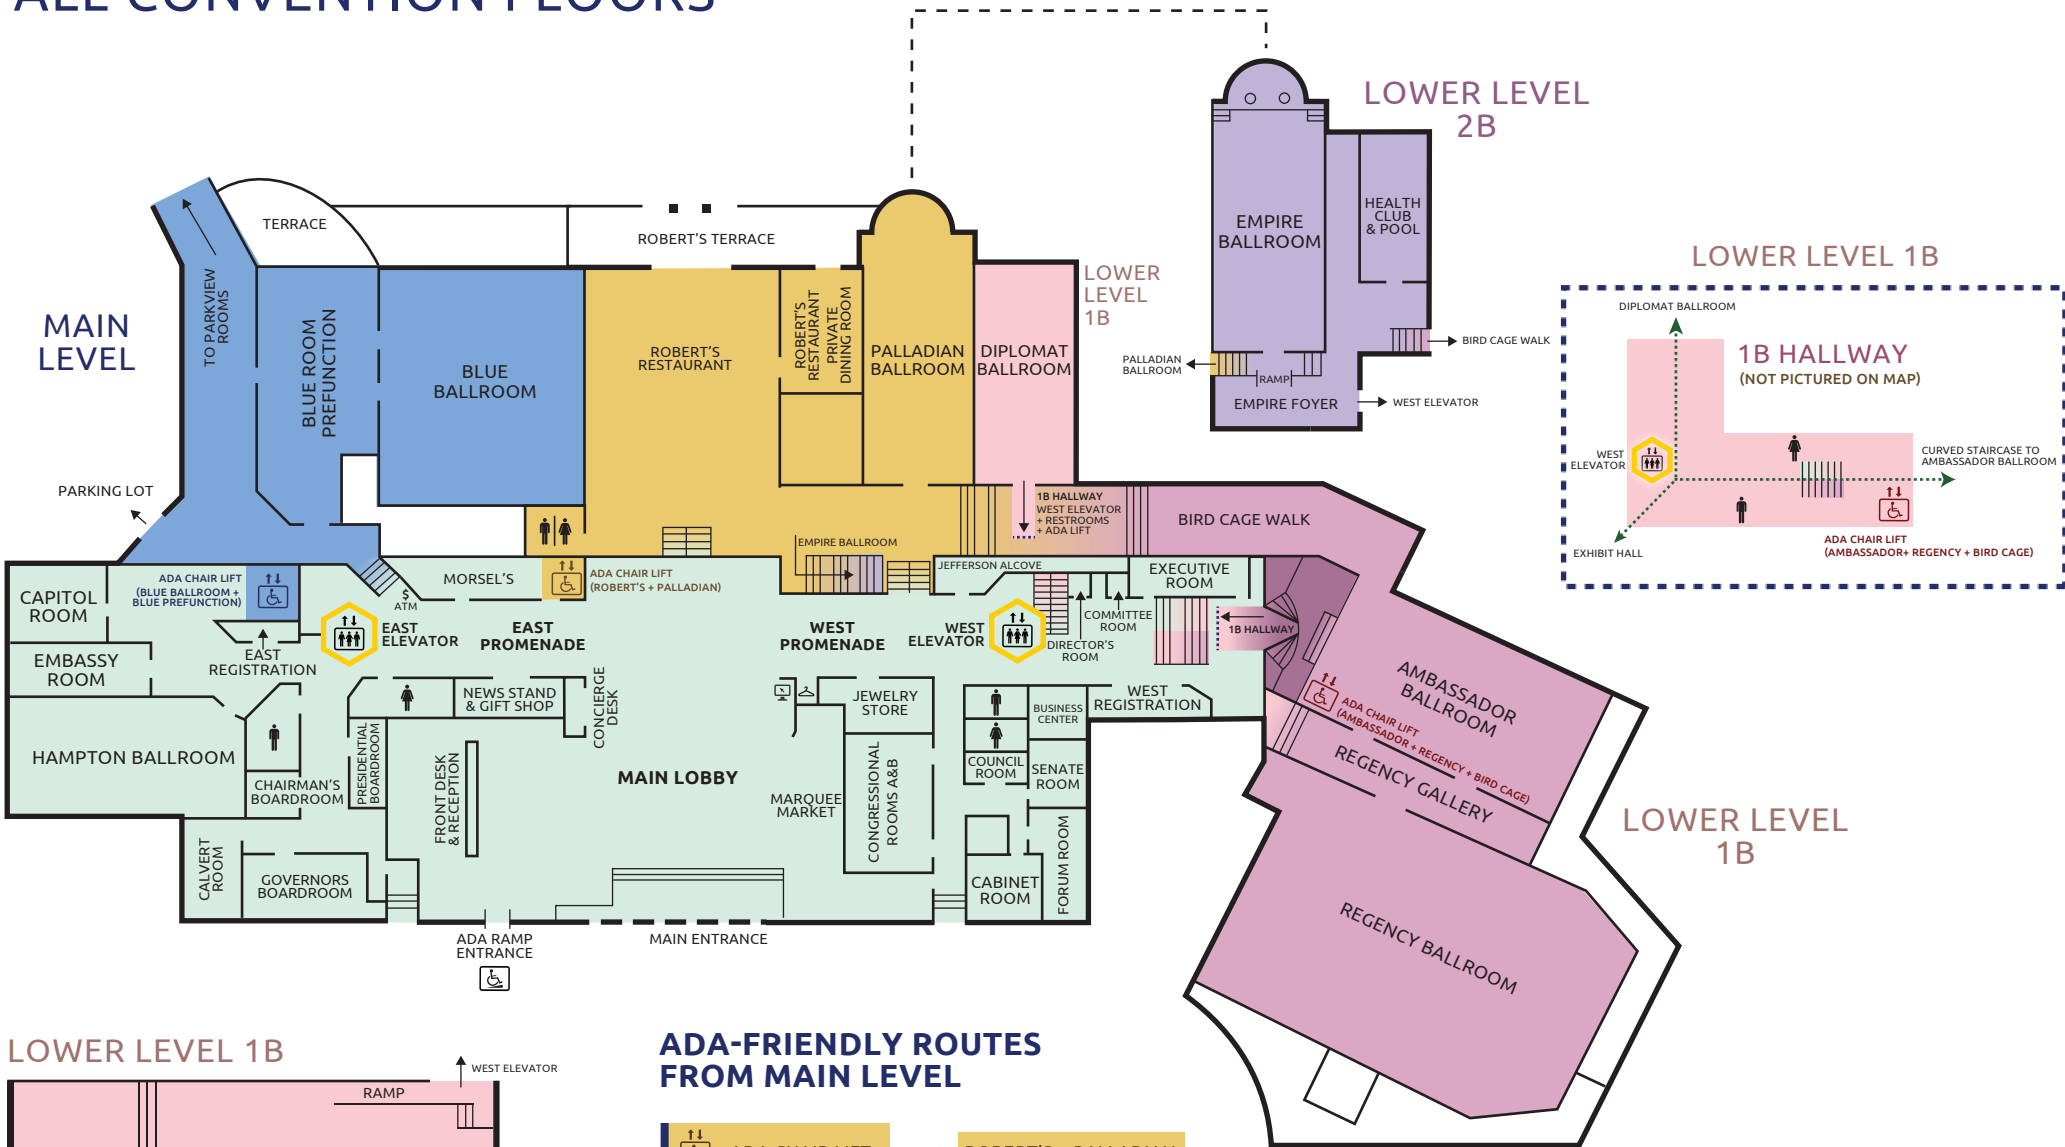

OMNI SHOREHAM HOTEL MAP

ALL CONVENTION FLOORS

ADA-FRIENDLY ROUTES FROM MAIN LEVEL

- 
ROBERT'S + PALLADIAN
- 
BLUE BALLROOM + BLUE PREFUNCTION
- 
 - GUEST ROOM FLOORS (41 AND BELOW)
 - MAIN LEVEL: EAST PROMENADE
- 
 - GUEST ROOM FLOORS (44 AND ABOVE)
 - MAIN LEVEL: WEST PROMENADE
 - FLOOR 1B: DIPLOMAT + EXHIBIT HALL →  AMBASSADOR + REGENCY + BIRD CAGE
 - FLOOR 2B: EMPIRE BALLROOM + POOL