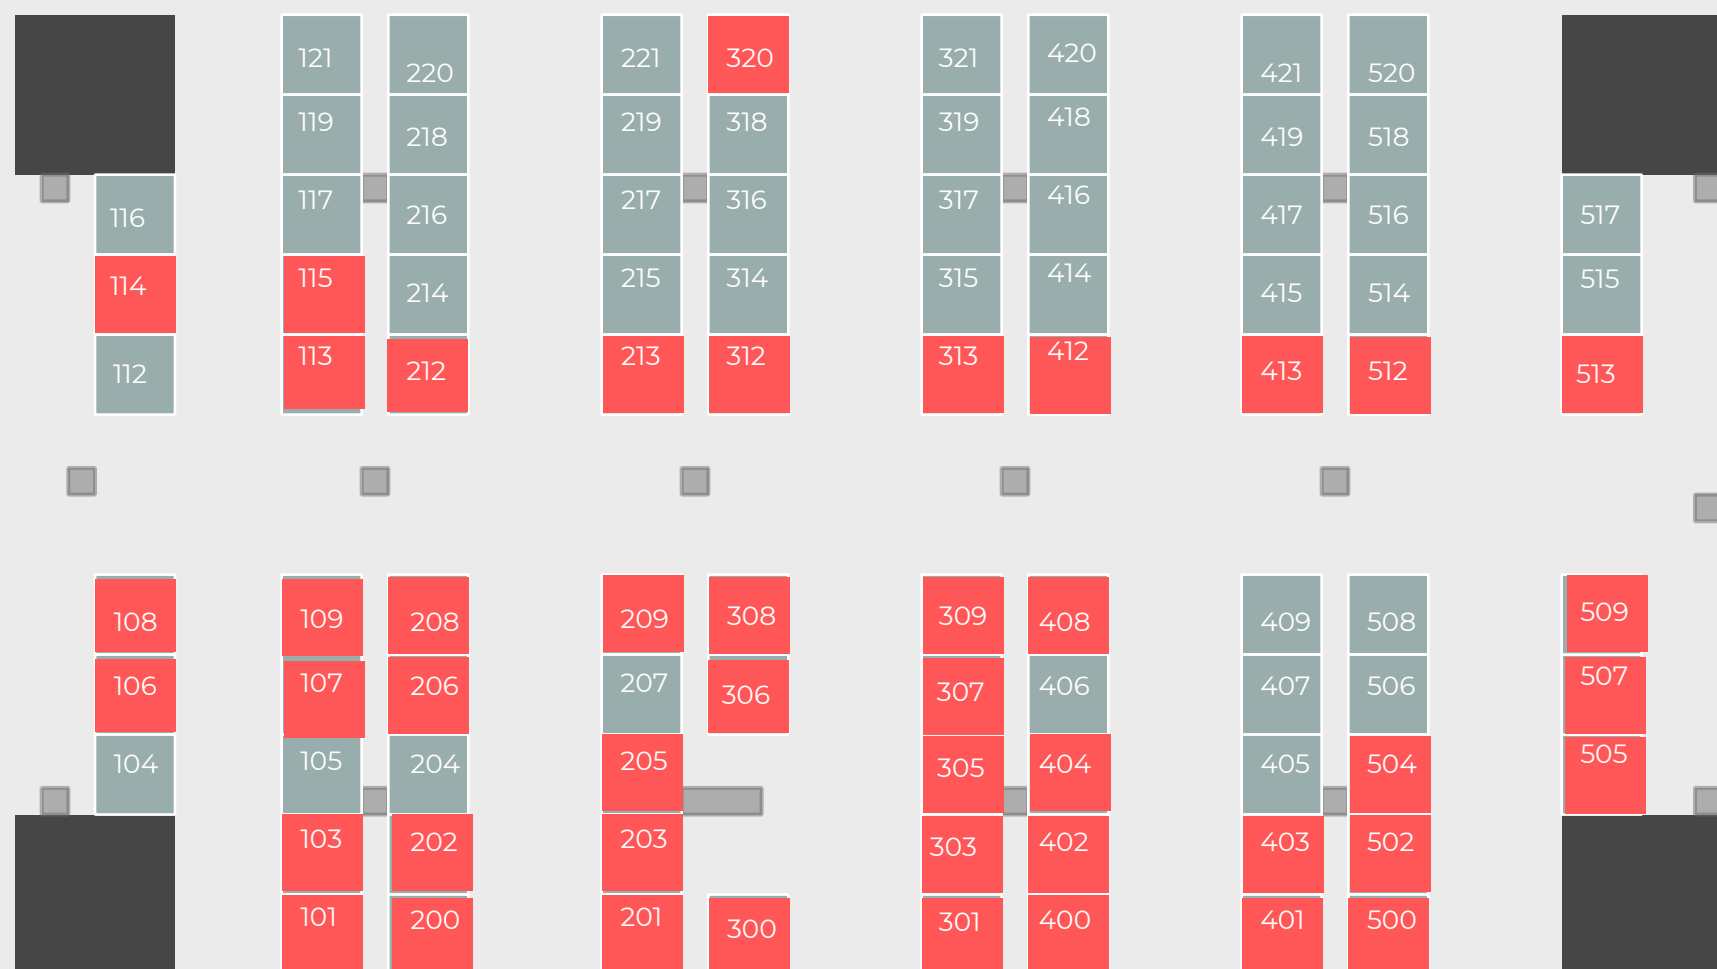

Gender Neutral Bathrooms

Impact Session Rooms

Plaza Ballroom

= reserved

Lounge

Attendee Activations

NAMI Welcome Desk

Impact Session Rooms

Exit Only

Registration

To Plaza Lobby

Gender Neutral Bathrooms

To Parking Garage Only

To Tower Building

Impact Session Rooms

Icon Key

= Elevator

= Escalator

= Entrance

= Stairs

= Exit