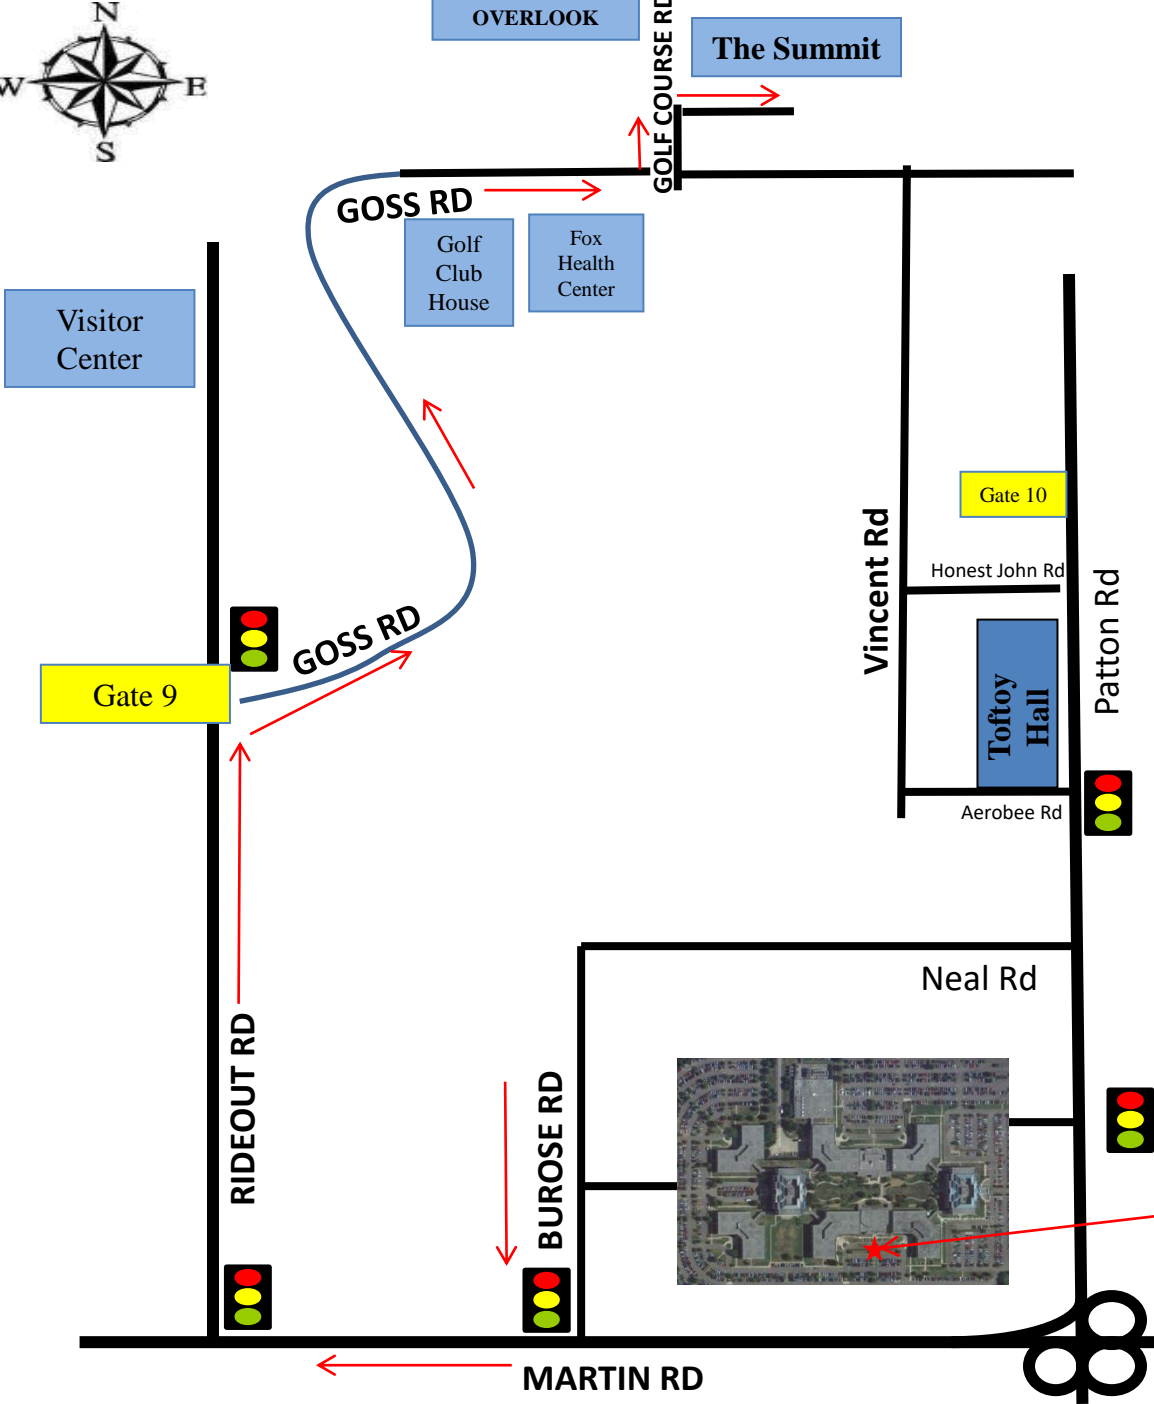

Map to the Summit from the Bob Jones Auditorium

(not to scale)

From the Sparkman Center:
Turn left onto Burose Road.
Turn right onto Martin Road.
Turn right onto Rideout Road.
Stay in the right lane just past Gate 9 security and at the light take a right onto Goss Road.
Turn left onto Golf Course Road just past the Golf Course Club House and Fox Army Health Center.
The Summit will be up the hill, last building on the right.

The Bob Jones Auditorium is located on the South Side of the Complex in the center.

Gate 1