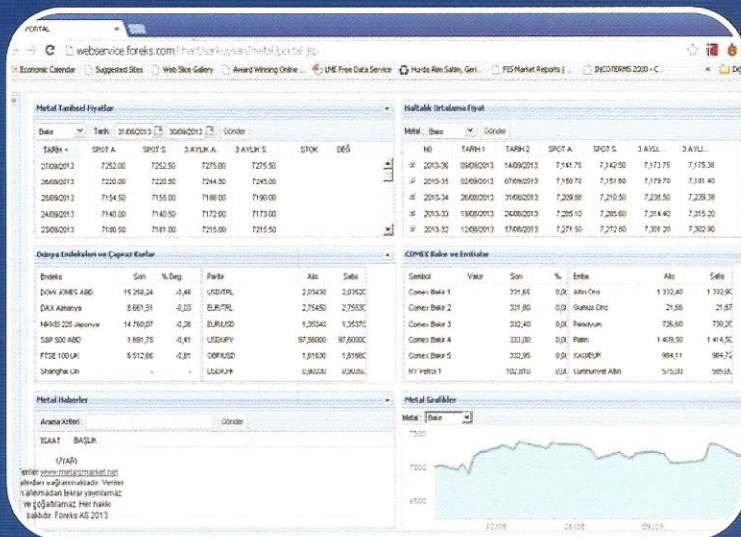

# How About Adding a Metal Portal to Your Website?

- LME Historical Prices
- LME Weekly Averages
- COMEX Prices, Precious Metal Prices
- Forex Rates, World Indices
- Metal News
- Price Charts

## LME DataFeed For Your ERP / SAP System...

With MetalsMarket.Net webservices, it is very easy to integrate LME prices to your ERP / SAP system. Manual update is open to human error and is a loss of resources...