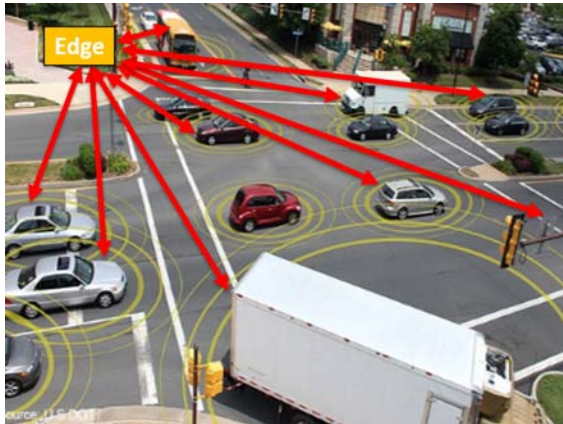

UNT is located in the Dallas-Fort Worth Metroplex

Summer Research Experience for Undergraduate Students in **Vehicular Edge Computing and Security**

NSF-REU

University of North Texas' National Science Foundation funded
Research Experience for Undergraduates

NOW ACCEPTING APPLICATIONS

Join a dynamic research team to participate in
designing and experimenting **autonomous vehicles**,
edge computing, and **secure connected systems**.

Develop analytical and research skills.

RESEARCH AREAS IN VEHICULAR EDGE COMPUTING & SECURITY

2D & 3D sensor data fusion for object detection

Vehicular edge computing

Trustworthy inter-vehicle information sharing

Deep learning for autonomous vehicles