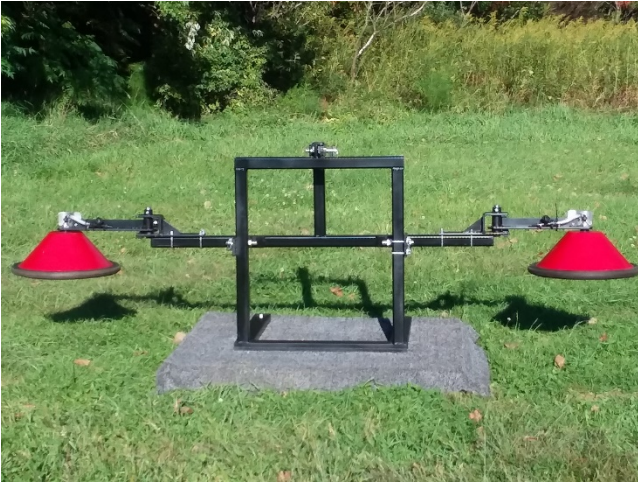

FROM *Thomas Bros.*

“ROLL AROUND” SHIELDED SPRAYER HEAD

18” OR 24” DIAMETER
SWING AWAY DESIGN
ROLLS AROUND TREES, BUSHES, POSTS
USES STANDARD TEEJET NOZZELS
CUSTOM MOUNTS AVAILABLE

MICRON ENVIRO SPRAYDOME (FROM AUSTRALIA AND THE UK)

THE SPRAYDOME COVER IS DESIGNED TO GENTLY DEFLECT AND ROLL AROUND THE STEMS OF YOUNG PLANTS. UP TO 90% WATER SAVINGS WHEN YOU USE THE CDA ATOMIZER. THE SPRAYDOME 1800,2000, AND 5000 PROVIDE COVERED SPRAYING OVER 70”,82”, AND 196” WIDE AREA RESPECTIVELY, AND ALL CAN BE TOWED EASILY BEHIND A 4-WHEEL ATV OR WITH A THREE-POINT HITCH