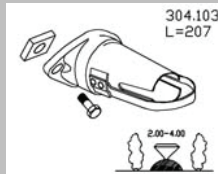

# Pendulum Spreaders

Model PDC-400  
3 Point Hitch

- Category 1, three point hitch, 540 rpm PTO
- Corrosion proof poly hopper
- Pendulum style spreading mechanism
- Precise spreading rate adjustment
- Spreading widths from 20' to 45' with standard spout \*\*
- Spreading rates from 20 to 900 lbs. per acre
- Optional spreading spouts for narrow widths or banding

PDV series  
Large capacity models

- Category 1 & 2 three point hitch, 540 rpm PTO
- Corrosion proof molded plastic hopper
- Pendulum style spreading mechanism
- Precise spreading rate adjustment
- Spreading widths from 20' to 45' with standard spout
- Spreading rates from 20 to 900 lbs. per acre

## Specifications

Models	PDC-400C	PDV-500	PDV-600	PDHV-800
Capacity (lbs.)	925	1155	1450	2000
Capacity (cu. ft.)	13	17	20.5	32
Overall height	47"	36"	40"	40"
Overall width	46"	54"	54"	74"
Spreading width**	20' to 45'	20' to 45'	20' to 45'	20' to 45'
Weight (lbs.)	225	290	315	375

## Specifications

Models	PL-180	PL-400	PL-500	PTP-180-P	PTP-300-P
Capacity (lbs.)	480	765	1000	480	765
Capacity (cu. ft.)	5.8	9.2	12.3	5.8	9.2
Overall height	36"	42"	45"	51"	51"
Spreading width	20' to 45'	20' to 45'	20' to 45'	20' to 45'	20' to 45'
Hopper width	36"	41"	44"	36"	41"
Weight (lbs.)	120	130	140	175	185