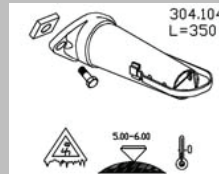

# Pendulum Spreaders

Model PDC-400  
3 Point Hitch

- Category 1, three point hitch, 540 rpm PTO
- Corrosion proof poly hopper
- Pendulum style spreading mechanism
- Precise spreading rate adjustment
- Spreading widths from 20' to 45' with standard spout \*\*
- Spreading rates from 20 to 900 lbs. per acre
- Optional spreading spouts for narrow widths or banding

PDV series  
Large capacity models

- Category 1 & 2 three point hitch, 540 rpm PTO
- Corrosion proof molded plastic hopper
- Pendulum style spreading mechanism
- Precise spreading rate adjustment
- Spreading widths from 20' to 45' with standard spout
- Spreading rates from 20 to 900 lbs. per acre

## Specifications

Models	PDC-400C	PDV-500	PDV-600	PDHV-800
Capacity (lbs.)	925	1155	1450	2000
Capacity (cu. ft.)	13	17	20.5	32
Overall height	47"	36"	40"	40"
Overall width	46"	54"	54"	74"
Spreading width**	20' to 45'	20' to 45'	20' to 45'	20' to 45'
Weight (lbs.)	225	290	315	375