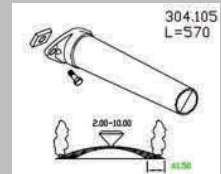

# Pendulum Spreaders

Model PDC-400  
3 Point Hitch

- Category 1, three point hitch, 540 rpm PTO
- Corrosion proof poly hopper
- Pendulum style spreading mechanism
- Precise spreading rate adjustment
- Spreading widths from 20' to 45' with standard spout \*\*
- Spreading rates from 20 to 900 lbs. per acre
- Optional spreading spouts for narrow widths or banding

PDV series  
Large capacity models

- Category 1 & 2 three point hitch, 540 rpm PTO
- Corrosion proof molded plastic hopper
- Pendulum style spreading mechanism
- Precise spreading rate adjustment
- Spreading widths from 20' to 45' with standard spout
- Spreading rates from 20 to 900 lbs. per acre

## Specifications

Models	PDC-400C	PDV-500	PDV-600	PDHV-800
Capacity (lbs.)	925	1155	1450	2000
Capacity (cu. ft.)	13	17	20.5	32
Overall height	47"	36"	40"	40"
Overall width	46"	54"	54"	74"
Spreading width**	20' to 45'	20' to 45'	20' to 45'	20' to 45'
Weight (lbs.)	225	290	315	375

PTP Series  
Pull-type

- Pull-type spreader with ground wheel drive
- Corrosion proof poly hopper
- Stainless steel spreading disc with 4 steel vanes
- Side discharge gates with center, right or left spreading
- Oil bath gearbox with disengaging drive
- Clevis hitch for use behind ATV or small tractor
- Tires 16 x 6.5 –8 ply turf style
- Spreading widths from 20' to 45' depending on material
- Spreading rates from 20 to 900 lbs. per acre