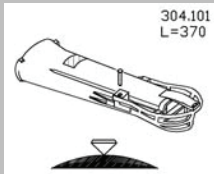

# Pendulum Spreaders

Model PDC-400  
3 Point Hitch

- Category 1, three point hitch, 540 rpm PTO
- Corrosion proof poly hopper
- Pendulum style spreading mechanism
- Precise spreading rate adjustment
- Spreading widths from 20' to 45' with standard spout \*\*
- Spreading rates from 20 to 900 lbs. per acre
- Optional spreading spouts for narrow widths or banding

PDV series  
Large capacity models

- Category 1 & 2 three point hitch, 540 rpm PTO
- Corrosion proof molded plastic hopper
- Pendulum style spreading mechanism
- Precise spreading rate adjustment
- Spreading widths from 20' to 45' with standard spout
- Spreading rates from 20 to 900 lbs. per acre

## Specifications

Models	PDC-400C	PDV-500	PDV-600	PDHV-800
Capacity (lbs.)	925	1155	1450	2000
Capacity (cu. ft.)	13	17	20.5	32
Overall height	47"	36"	40"	40"
Overall width	46"	54"	54"	74"
Spreading width**	20' to 45'	20' to 45'	20' to 45'	20' to 45'
Weight (lbs.)	225	290	315	375

PTP Series  
Pull-type

- Pull-type spreader with ground wheel drive
- Corrosion proof poly hopper
- Stainless steel spreading disc with 4 steel vanes
- Side discharge gates with center, right or left spreading
- Oil bath gearbox with disengaging drive
- Clevis hitch for use behind ATV or small tractor
- Tires 16 x 6.5 –8 ply turf style
- Spreading widths from 20' to 45' depending on material
- Spreading rates from 20 to 900 lbs. per acre