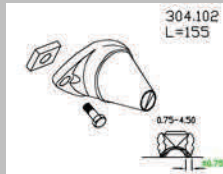

# Pendulum Spreaders

Model PDC-400  
3 Point Hitch

- Category 1, three point hitch, 540 rpm PTO
- Corrosion proof poly hopper
- Pendulum style spreading mechanism
- Precise spreading rate adjustment
- Spreading widths from 20' to 45' with standard spout \*\*
- Spreading rates from 20 to 900 lbs. per acre
- Optional spreading spouts for narrow widths or banding

PDV series  
Large capacity models

- Category 1 & 2 three point hitch, 540 rpm PTO
- Corrosion proof molded plastic hopper
- Pendulum style spreading mechanism
- Precise spreading rate adjustment
- Spreading widths from 20' to 45' with standard spout
- Spreading rates from 20 to 900 lbs. per acre

## Specifications

Models	PDC-400C	PDV-500	PDV-600	PDHV-800
Capacity (lbs.)	925	1155	1450	2000
Capacity (cu. ft.)	13	17	20.5	32
Overall height	47"	36"	40"	40"
Overall width	46"	54"	54"	74"
Spreading width**	20' to 45'	20' to 45'	20' to 45'	20' to 45'
Weight (lbs.)	225	290	315	375

## Specifications

Models	PL-180	PL-400	PL-500	PTP-180-P	PTP-300-P
Capacity (lbs.)	480	765	1000	480	765
Capacity (cu. ft.)	5.8	9.2	12.3	5.8	9.2
Overall height	36"	42"	45"	51"	51"
Spreading width	20' to 45'	20' to 45'	20' to 45'	20' to 45'	20' to 45'
Hopper width	36"	41"	44"	36"	41"
Weight (lbs.)	120	130	140	175	185