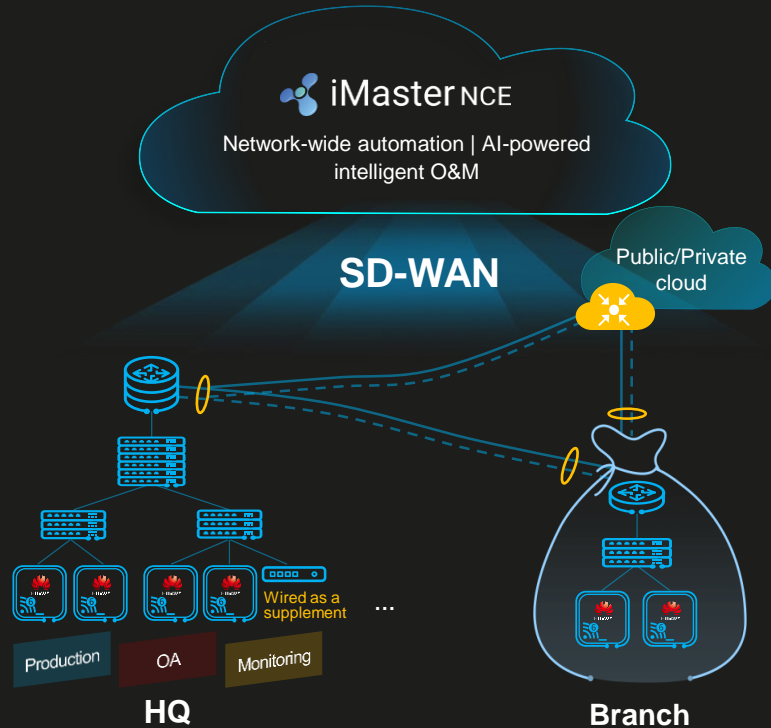

CloudCampus 3.0

Ideal for Fully-Wireless, Intelligent Campus Network

Intelligent O&M

- Visualized user experience
- Intelligent O&M , Locating faults in minutes

90%
Fewer Complaints

Cloud management

- One platform across WAN, LAN&WLAN
- End-to-end SDN automation

50%
OpEx savings

One global network

- SD-WAN intelligent traffic steering
- SRv6 enable one hop to cloud

40%
Internet cost Savings

Fully wireless networking

- AirEngine 8760 16T16R high performance
- PCC hybrid copper-fiber cables deliver ultra-large bandwidth