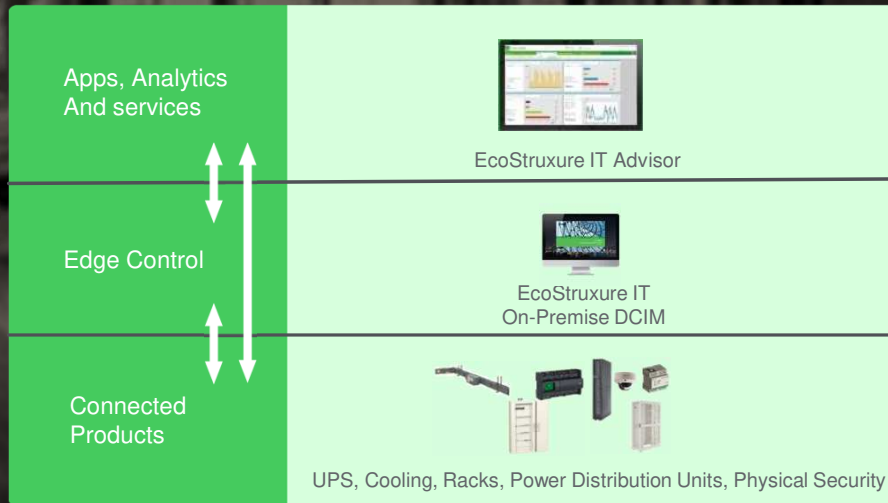

CHRISTIE.
SPACES

Australia

EcoStruxure™ IT
Innovation At Every Level

#DigitalEconomy #EcoStruxure

DICKER
DATA

12%

Increase in rental yield with new local edge data center

16%

Reduction in data center operating costs

"Working with APC by Schneider Electric to implement our new edge computing capabilities has helped us cement our status as the authority in co-work and conferencing in Australia."