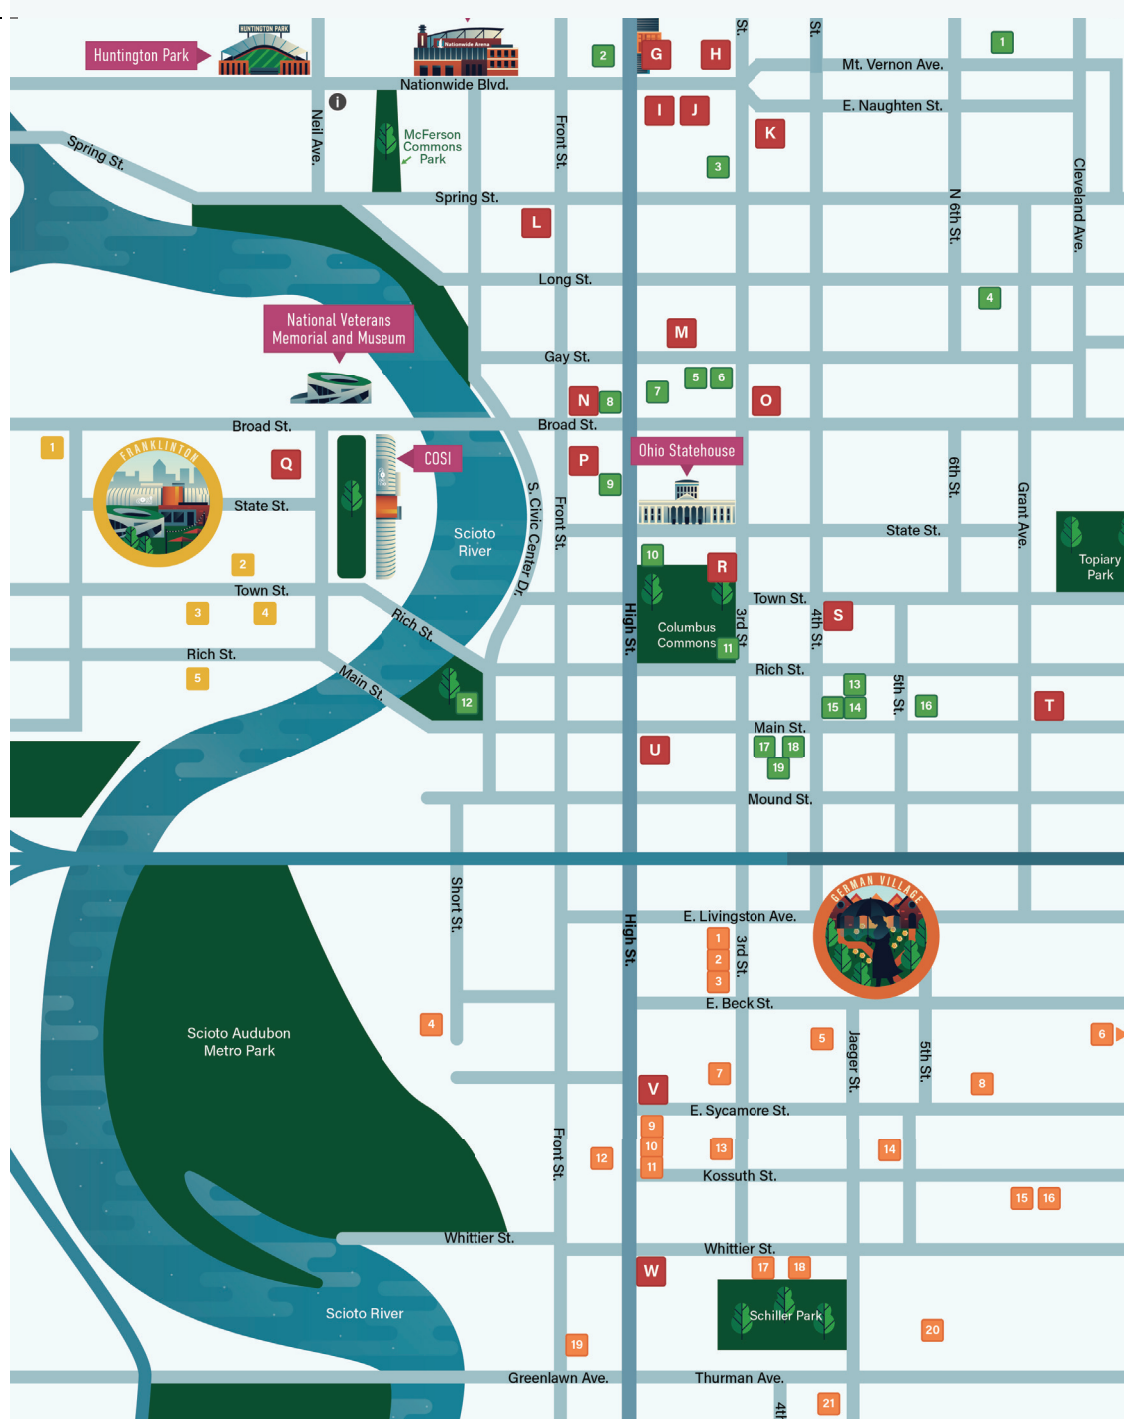

DOWNTOWN HOTELS

- A. Moxy Columbus Short North
- B. Graduate Columbus
- C. Le Méridien Columbus, The Joseph
- D. AC Hotel Columbus Downtown
- E. Hampton Inn & Suites Columbus Downtown
- F. Hilton Columbus Downtown
- G. Hyatt Regency Columbus
- H. Drury Inn & Suites Columbus Convention Center
- I. Sonesta Columbus Downtown
- J. Canopy by Hilton Columbus Downtown Short North
- K. Red Roof PLUS+ Columbus Downtown - Convention Center

Download the Attendee Savings Pass for deals and discounts:

Icon Key: ● = Bar Only ● = Patio ● = Rooftop. BLD = On weekdays, regularly serves: Breakfast (B), Lunch (L), Dinner (D). Average entrée price: $ = Under $10, $$ = $10-$30, $$$ = $31-$60, $$$$ = above $61. Restaurant hours vary. Businesses listed represent partners of Experience Columbus. **Bold** denotes Attendee Savings Pass participants.